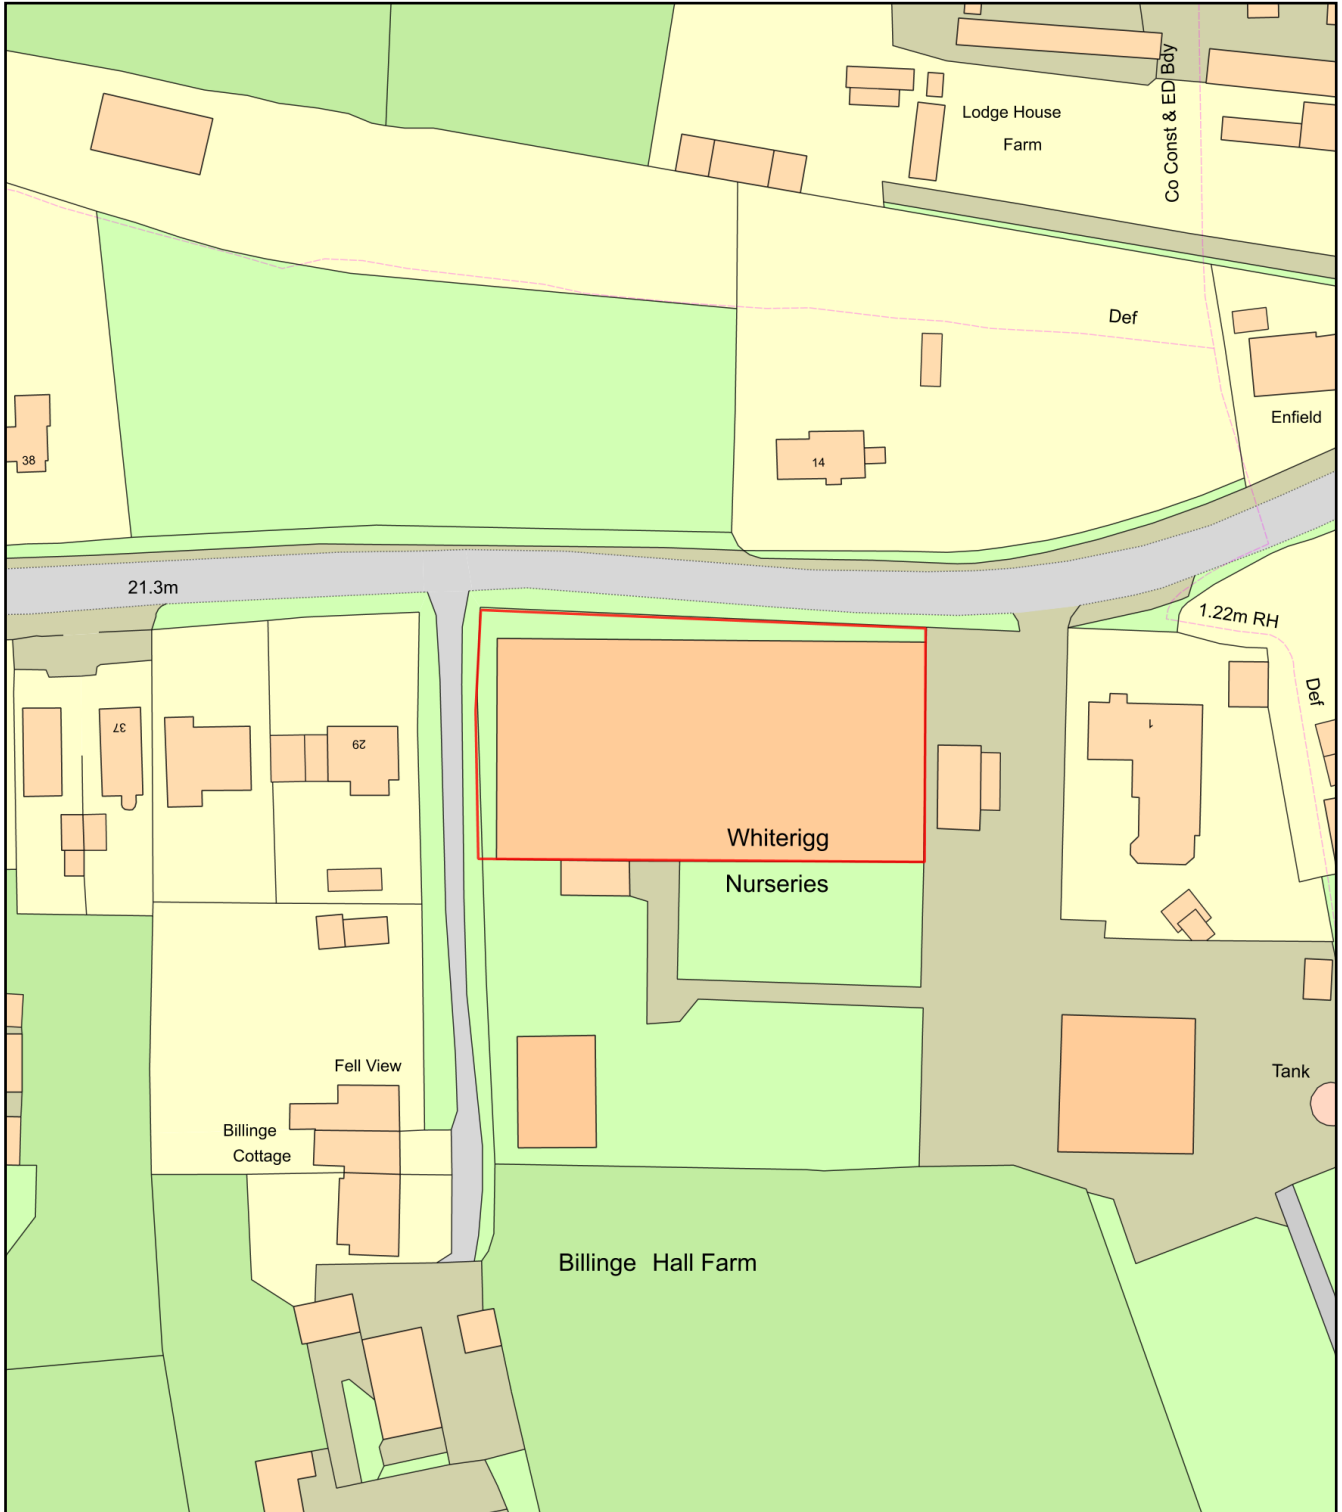

# Land at Southport Road

Plan Produced for: Southport Road

Date Produced: 30 Jun 2022

Plan Reference Number: TQRQM22181164934906

Scale: 1:1250 @ A4